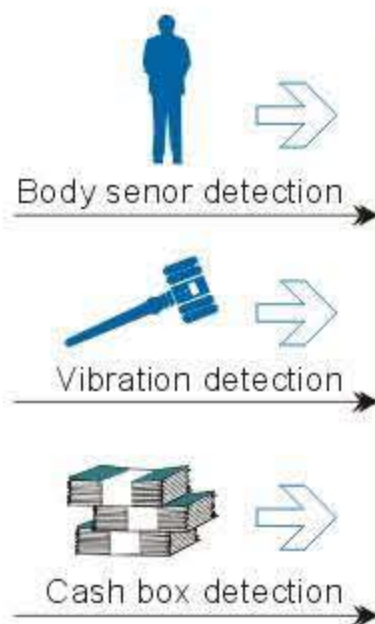

□ **STREAMING TECHNOLOGY**
BEYOND TOMORROW □

ATM Stand-Alone

Security & Digital Video System

Main Functions

- User-defined monitoring with motion detection and scheduling recording
- Multiple window monitoring
- Remote alarm and video capture
- Control by front panel buttons or IR remote control
- Network Accessibility with IE browser or client software
- Provide various interface port (RS-232 and RS-485)
- Pan/ Tilt/ Zoom (PTZ) control
- User-defined bitrate and framerate
- VGA progressive scan provide high quality image output
- IEEE1394 provide high speed data transfer via PC

Specification

System	
Multiple Language System	English/Chinese(Simplified)
2-level Password protection	User password, Administrator password
OSD User interface	Yes
Video	
Input	Channels of Composite video signals
Output	2 channels
Working	1-4 video playback(remote) surveillance
Display	1/2/4 windows per screen
Video format	PAL,NTSC
Resolution	HD1 : 720x240 pixels CIF : 352x240 pixels
Recording speed (per channel)	PAL : 6/12/25 frames/s NTSC : 8/15/30 frames/s
Output Frequency	12.5Kbps-112.5Kbps
Input connector	BNC
Input Impedance	75 Ω
Image Quality	8-level adjustable
Audio	
Input	4 Channels of audio signals
Output	2 channels
Recording Format	Synchronous with video
Others	
Built-in HDD BAY	Max.2 IDE HDD, FAT32 format support single HDD over 200G
Weight	5KG(without HDD)